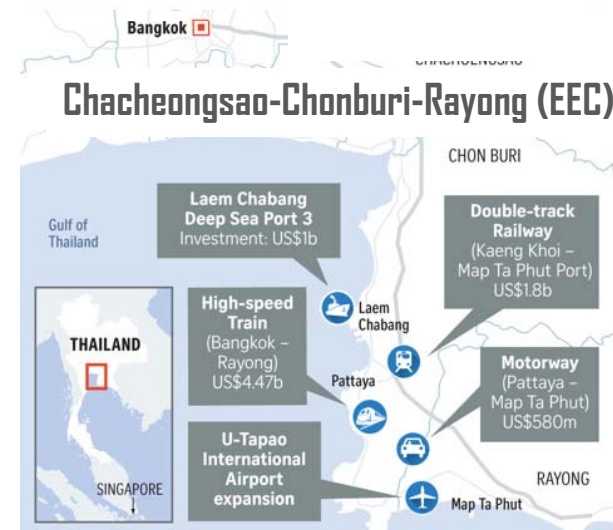

 Pattaya City
(41 mins)

 Pattaya- HuaHin Ferry Port
(1.30 hrs)

 Utapao Airport
(56 mins)

Digital
Park

@ SRIRACHA

[960,000 sq.m.]
Located on Eastern
Economic Corridor (EEC)

- Double Track Railway (Map Ta Phut Port) Investment : 1,822 Million USD
- High Speed Train (BKK - Rayong) Investment: 4,471 Million USD
- Motorway (Map Ta Phut) Investment: 580 Million USD
- 7 Industrial Estates

Infrastructure The connected digital Infrastructure for the city.

Management Mechanism to build and manage the sustainable city

Chiangmai

Phuket

Chacheongsao-Chonburi-Rayong (EEC)

SIM City Package

Smart City EEC